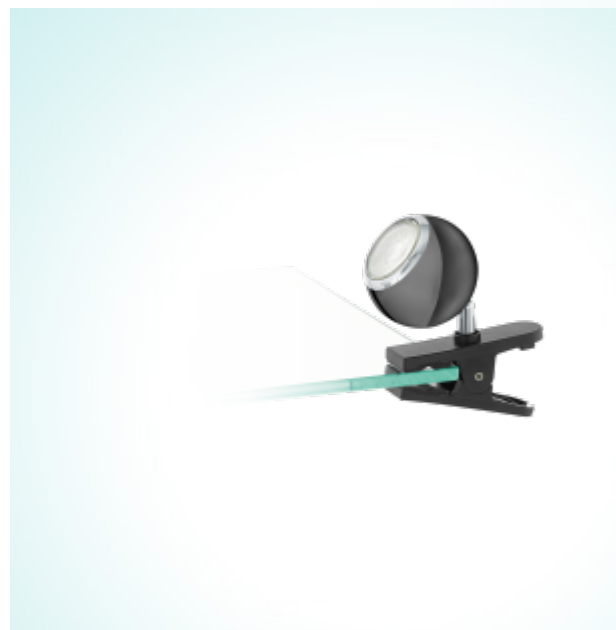

96838

BIMEDA

General Information

Article: 96838
Lighting Type: clip luminaire
EAN Code: 9002759968380

Dimensions

Depth: 135 mm
Width: 80 mm
Height: 160 mm
Weight: 0.398 kg

Illuminant

Socket: GU10
Illuminant: GU10-LED
Delivery: incl.
Wattage: 1x 3.3W
Luminous Flux: 1x 240 lm
Luminous Colour: 3000K warm white
Average Lifetime: 15,000 h
Colour Rendering Index: >80 Ra
Energy Efficiency: A+
Suitable for: A++ - B
kWh/1000: 3.00
Info on Recycling: [more Information](#)

Detailed Information

Material & Colour

Enclosure Material: steel, plastic
Enclosure Colour: nickel nero, chrome

Functionality

Switch: in-line switch

Technical Information

Protection Class: 2
Line Voltage: 220-240V,50/60Hz
Operation Voltage: 220-240V,50/60Hz

LED

Technical changes reserved